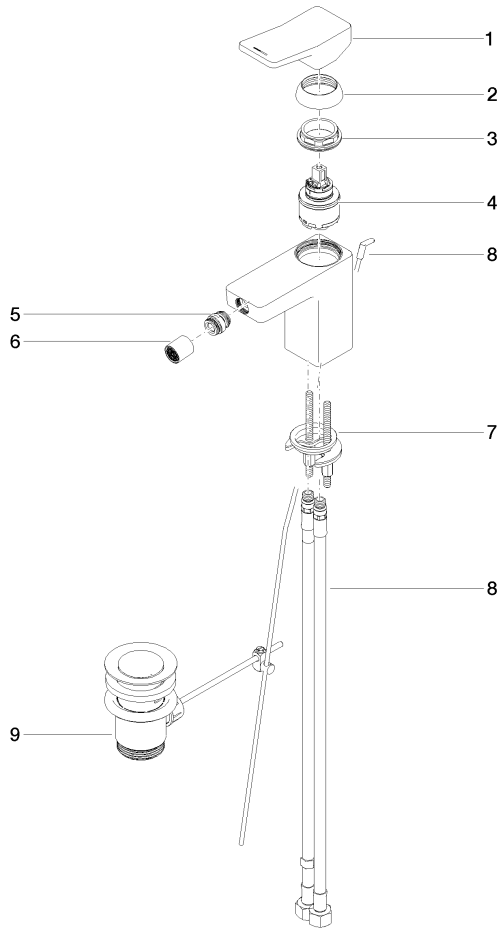

## DORNBACHT YARRE Single-lever bidet mixer with pop-up waste - Chrome

---

33 600 832

- 124mm projection
- ball-joint pivotable through 15° (in any direction)
- circular, air-enriched flow
- height of mixer 126 mm
- height up to aerator 90 mm
- hole diameter 35 mm
- 2x screw-in M 8 x 1 pressure hose, leak-tested
- max. flow 6.8 l/min

Chrome

33 600 832-00

Soft Black

33 600 832-69

**DORNBRAUCH YARRE Single-lever bidet mixer with pop-up waste - Chrome**

33 600 832

mm [inches]

**Flow rate chart**

**Certificates**

AbP\_10166. ACS\_23 ACC NY WRAS\_240104003.  
491.

**DORNBACHT YARRE Single-lever bidet mixer with pop-up waste - Chrome**

33 600 832

Parts for other finishes can be found here: [Soft Black](#)

**Spare parts list**

No.	Item Number	Name	Quantity used	Delivery time
1	90 20 83 004 00-00	handle	1	2
2	90 21 02 400 00-00	cover	1	2
3	90 23 10 140 00 90	nut	1	2
4	90 15 05 502 00 90	cartridge	1	2
5	90 21 40 008 00-00	joint	1	2
6	90 23 01 178 00-00	aerator	1	-
Spare part can no longer be ordered, please order the replacement item				
7	90 30 11 504 00 90	fixing set	1	2
8	90 30 04 110 02 90	hose	1	2
9	90 11 01 200 00-00	pop-up waste	1	2