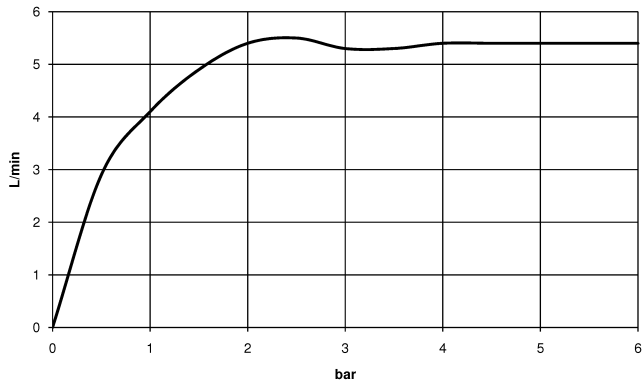

## DORNBACHT YARRE Single-lever bidet mixer with pop-up waste - Chrome

---

33 600 832

- 124mm projection
- ball-joint pivotable through 15° (in any direction)
- circular, air-enriched flow
- height of mixer 126 mm
- height up to aerator 90 mm
- hole diameter 35 mm
- 2x screw-in M 8 x 1 pressure hose, leak-tested
- max. flow 6.8 l/min

Chrome

33 600 832-00

Soft Black

33 600 832-69

**DORNBRAUCH YARRE Single-lever bidet mixer with pop-up waste - Chrome**

33 600 832

mm [inches]

**Flow rate chart**