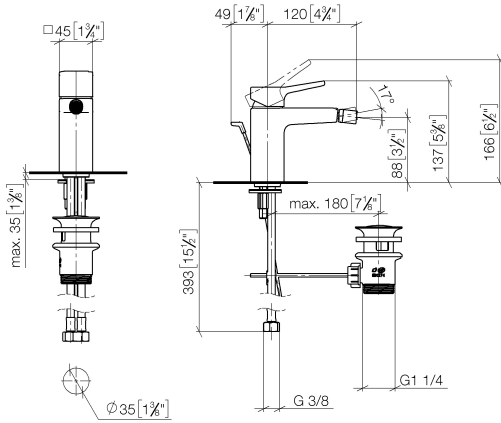

## DORNBACHT YARRE Single-lever bidet mixer with pop-up waste - Chrome

---

33 600 832

- 124mm projection
- ball-joint pivotable through 15° (in any direction)
- circular, air-enriched flow
- height of mixer 126 mm
- height up to aerator 90 mm
- hole diameter 35 mm
- 2x screw-in M 8 x 1 pressure hose, leak-tested
- max. flow 6.8 l/min

Chrome

33 600 832-00

Soft Black

33 600 832-69

**DORNBRAUCH YARRE Single-lever bidet mixer with pop-up waste - Chrome**

33 600 832

mm [inches]

**Flow rate chart**

**Certificates**

AbP\_10166. ACS\_23 ACC NY WRAS\_240104003.  
491.

**DORNBACHT YARRE Single-lever bidet mixer with pop-up waste - Chrome**

33 600 832

Parts for other finishes can be found here: [Soft Black](#)

**Spare parts list**

No.	Item Number	Name	Quantity used	Delivery time
1	90 20 83 004 00-00	handle	1	2
2	90 21 02 400 00-00	cover	1	2
3	90 23 10 140 00 90	nut	1	2
4	90 15 05 502 00 90	cartridge	1	2
5	90 21 40 008 00-00	joint	1	2
6	90 23 01 178 00-00	aerator	1	-
Spare part can no longer be ordered, please order the replacement item				
7	90 30 11 504 00 90	fixing set	1	2
8	90 30 04 110 02 90	hose	1	2
9	90 11 01 200 00-00	pop-up waste	1	2